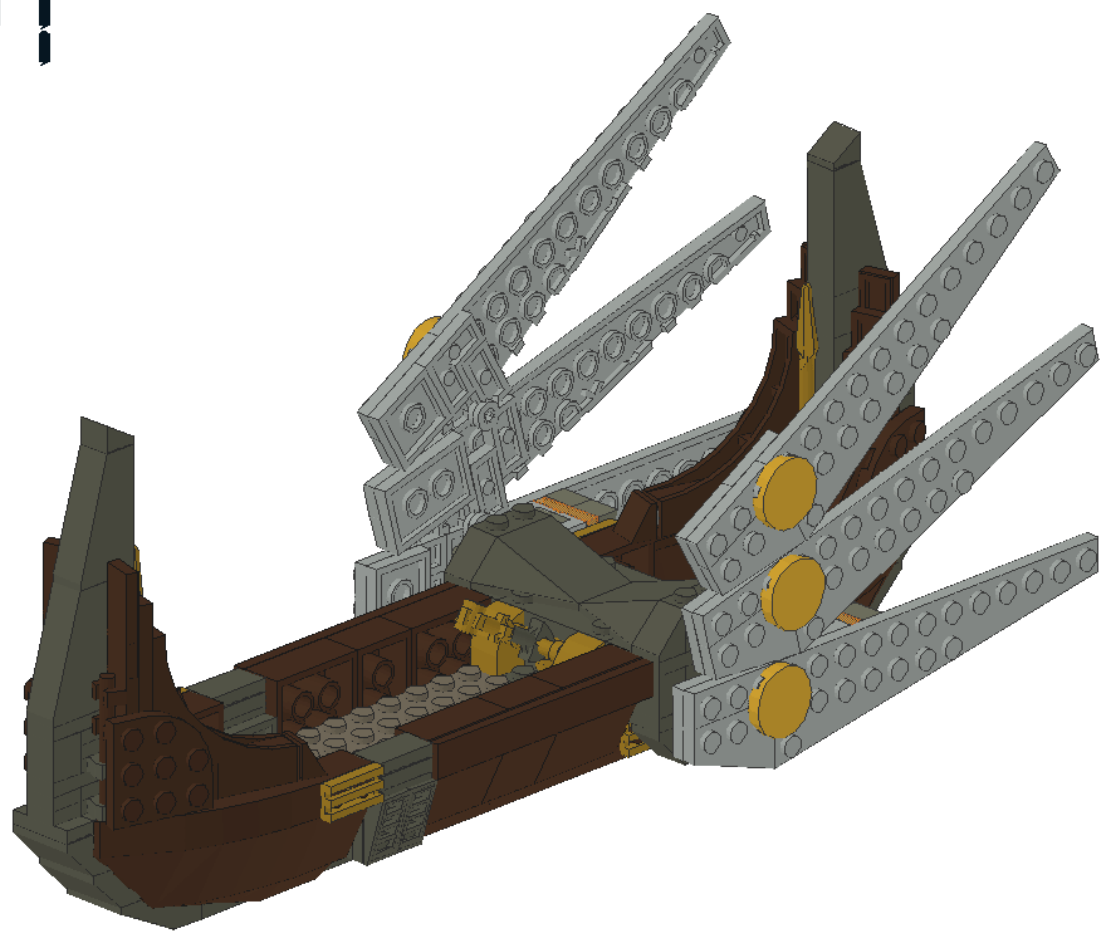

11

12

13

14

15

16

127

No. Colour	Part no.	Part name
4 RedBrown	76768	Arch 1 x 5 x 4
4 RedBrown	30374	Bar 4L Light Sabre Blade
4 RedBrown	3005	Brick 1 x 1
4 RedBrown	47905	Brick 1 x 1 with Stud on 2 Sides
4 RedBrown	3623	Plate 1 x 3
2 RedBrown	3710	Plate 1 x 4
4 RedBrown	30357	Plate 3 x 3 Corner Round
8 RedBrown	50746	Slope Brick 31 1 x 1 x 2/3
2 RedBrown	3298	Slope Brick 33 3 x 2
4 RedBrown	4161	Slope Brick 33 3 x 3
1 RedBrown	3039	Slope Brick 45 2 x 2
6 RedBrown	3037	Slope Brick 45 2 x 4
2 RedBrown	41750	Slope Brick Round 3 x 8 x 2 Left
2 RedBrown	41749	Slope Brick Round 3 x 8 x 2 Right
8 RedBrown	2555	Tile 1 x 1 with Clip
4 RedBrown	30039	Tile 1 x 1 with Groove
4 RedBrown	3069b	Tile 1 x 2 with Groove
2 RedBrown	4162	Tile 1 x 8
2 RedBrown	41748	Wedge 2 x 6 Double Left
2 RedBrown	41747	Wedge 2 x 6 Double Right
1 DarkBley	48729	Bar 1.5L with Clip
2 DarkBley	99780	Bracket 1 x 2 - 1 x 2 Up
8 DarkBley	3005	Brick 1 x 1
2 DarkBley	60475	Brick 1 x 1 with Clip Vertical
4 DarkBley	87087	Brick 1 x 1 with Stud on 1 Side
4 DarkBley	3004	Brick 1 x 2
2 DarkBley	11211	Brick 1 x 2 with Two Studs on One Side
10 DarkBley	30414	Brick 1 x 4 with Studs on Side
2 DarkBley	2357	Brick 2 x 2 Corner
2 DarkBley	57909	Brick 2 x 2 with Ball Joint and Axlehole
2 DarkBley	62712	Brick 2 x 2 with Ball Socket and Axlehole
1 DarkBley	3937	Hinge 1 x 2 Base
8 DarkBley	3024	Plate 1 x 1
8 DarkBley	4085c	Plate 1 x 1 with Clip Vertical Type 3
8 DarkBley	3023	Plate 1 x 2
6 DarkBley	3794b	Plate 1 x 2 with Groove with 1 Centre Stud
4 DarkBley	3623	Plate 1 x 3
1 DarkBley	3710	Plate 1 x 4
2 DarkBley	92593	Plate 1 x 4 with Two Studs
6 DarkBley	3022.	Plate 2 x 2
2 DarkBley	4032	Plate 2 x 2 Round with Axlehole Type 1
4 DarkBley	3020	Plate 2 x 4
1 DarkBley	3795	Plate 2 x 6
1 DarkBley	3832	Plate 2 x 10
2 DarkBley	2445	Plate 2 x 12
1 DarkBley	3035	Plate 4 x 8
8 DarkBley	61409	Slope Brick 18 2 x 1 x 2/3 Grille