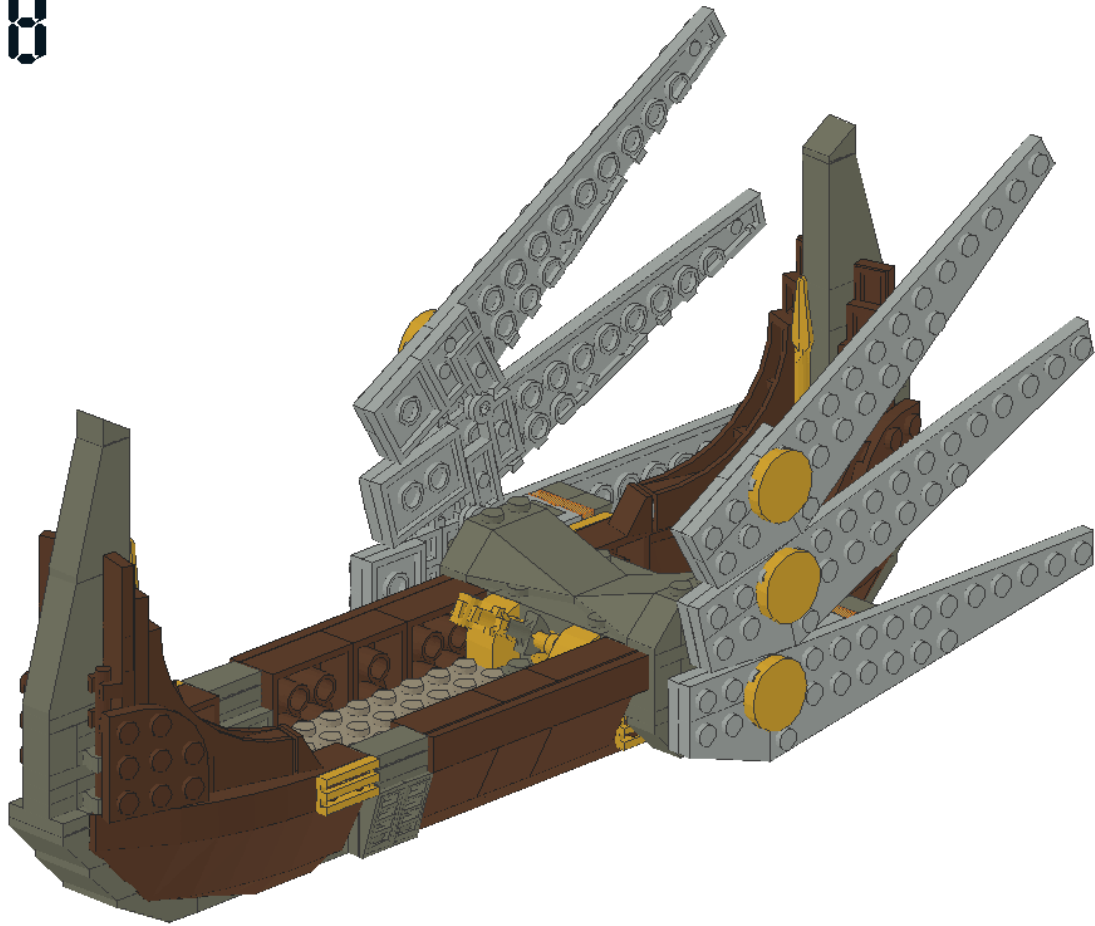

11

12

13

14

15

16

127

No. Colour	Part no.	Part name
4 RedBrown	76768	Arch 1 x 5 x 4
4 RedBrown	30374	Bar 4L Light Sabre Blade
4 RedBrown	3005	Brick 1 x 1
4 RedBrown	47905	Brick 1 x 1 with Stud on 2 Sides
4 RedBrown	3623	Plate 1 x 3
2 RedBrown	3710	Plate 1 x 4
4 RedBrown	30357	Plate 3 x 3 Corner Round
8 RedBrown	50746	Slope Brick 31 1 x 1 x 2/3
2 RedBrown	3298	Slope Brick 33 3 x 2
4 RedBrown	4161	Slope Brick 33 3 x 3
1 RedBrown	3039	Slope Brick 45 2 x 2
6 RedBrown	3037	Slope Brick 45 2 x 4
2 RedBrown	41750	Slope Brick Round 3 x 8 x 2 Left
2 RedBrown	41749	Slope Brick Round 3 x 8 x 2 Right
8 RedBrown	2555	Tile 1 x 1 with Clip
4 RedBrown	30039	Tile 1 x 1 with Groove
4 RedBrown	3069b	Tile 1 x 2 with Groove
2 RedBrown	4162	Tile 1 x 8
2 RedBrown	41748	Wedge 2 x 6 Double Left
2 RedBrown	41747	Wedge 2 x 6 Double Right
1 DarkBley	48729	Bar 1.5L with Clip
2 DarkBley	99780	Bracket 1 x 2 - 1 x 2 Up
8 DarkBley	3005	Brick 1 x 1
2 DarkBley	60475	Brick 1 x 1 with Clip Vertical
4 DarkBley	87087	Brick 1 x 1 with Stud on 1 Side
4 DarkBley	3004	Brick 1 x 2
2 DarkBley	11211	Brick 1 x 2 with Two Studs on One Side
10 DarkBley	30414	Brick 1 x 4 with Studs on Side
2 DarkBley	2357	Brick 2 x 2 Corner
2 DarkBley	57909	Brick 2 x 2 with Ball Joint and Axlehole
2 DarkBley	62712	Brick 2 x 2 with Ball Socket and Axlehole
1 DarkBley	3937	Hinge 1 x 2 Base
8 DarkBley	3024	Plate 1 x 1
8 DarkBley	4085c	Plate 1 x 1 with Clip Vertical Type 3
8 DarkBley	3023	Plate 1 x 2
6 DarkBley	3794b	Plate 1 x 2 with Groove with 1 Centre Stud
4 DarkBley	3623	Plate 1 x 3
1 DarkBley	3710	Plate 1 x 4
2 DarkBley	92593	Plate 1 x 4 with Two Studs
6 DarkBley	3022.	Plate 2 x 2
2 DarkBley	4032	Plate 2 x 2 Round with Axlehole Type 1
4 DarkBley	3020	Plate 2 x 4
1 DarkBley	3795	Plate 2 x 6
1 DarkBley	3832	Plate 2 x 10
2 DarkBley	2445	Plate 2 x 12
1 DarkBley	3035	Plate 4 x 8
8 DarkBley	61409	Slope Brick 18 2 x 1 x 2/3 Grille